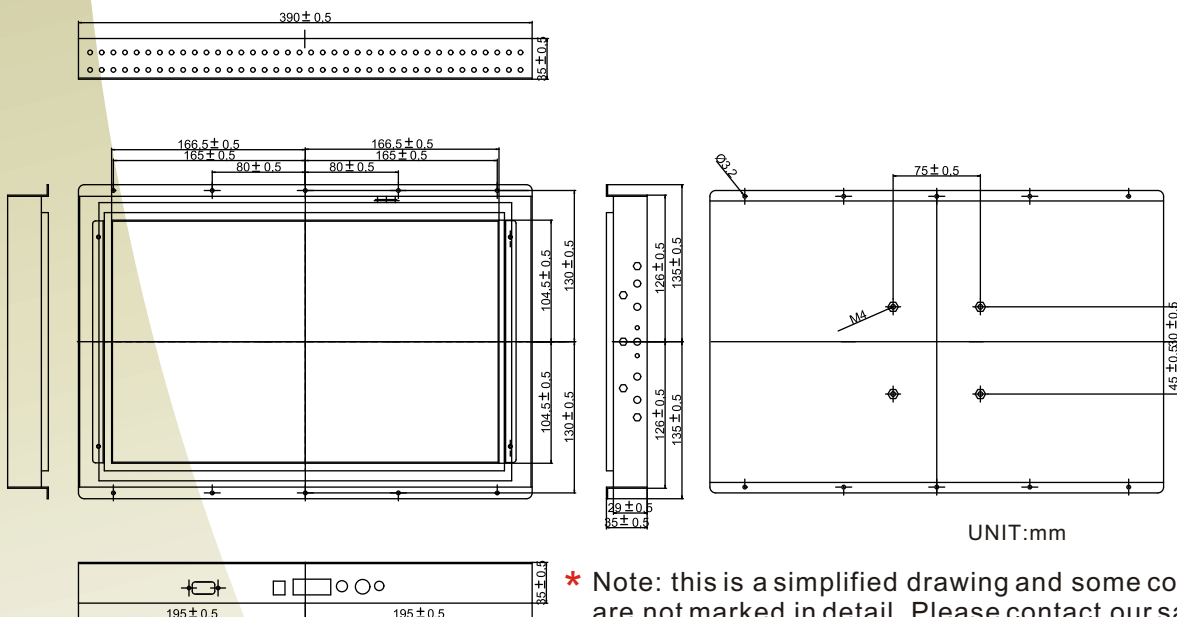

Open Frame LCD

Wide Screen LCD

15" Wide (16:10)

Specifications

RoHS
COMPLIANT
2002/95/EC

Model Name	W15L100-OFM3-1
Viewable Size Image	15" Wide (16:10)
Active Display Area (mm)	331.2(H)x207.0(V)
Pixel Pitch (mm)	0.2588mm X 0.2588mm
Number of Pixels	1280x800
Contrast Ratio	400:1 (typ.)
Display Color	262,144 (6bits/color)
Brightness (cd/m ²)	500 (typ.)
Viewing Angle (CR ≥ 10)	-60~60(H); -60~40(V)
Synchronization Range	
Horizontal/Vertical	31.5~60.0KHz/60~75Hz
Recommended Resolution	1280x800@ 60Hz
Signal Connector	15 pin D-sub
Power Source	AC100~240V, Universal, ±10%
Power Consumption	25W typical, normal operation
Power Management	VESA DPMS Compliant
Plug & Play	VESA DDC 1/2B
Optional Video Input	S-Video, Composite
Optional DVI Input	No
Optional Touch Screen	Resistive

Remarks: W15L100 series= VGA input only
W15L110 series= VGA+Video Input

Mechanical Drawing

Rev.	Reasons	Revised Date
1.0	First release	Nov-11-17