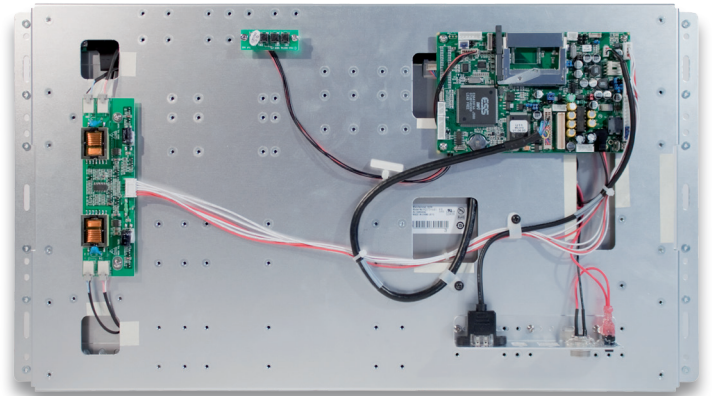

21.5" OpenFrame VideoFlyer™

All-In-One Digital Media Player and LCD Screen System

The 21.5" OpenFrame VideoFlyer™ is a self-contained digital video viewing monitor for looping video display with a touchscreen video option. The unit comprises of 21.5" TFT LCD panel with built-in speakers. Video is stored and played back from a plug-in and play Compact Flash memory

Storage

Compact Flash Card : Type 1/2

Panel Information

Screen size : 21.5" (Diagonal)
 Active area : 476.6(H) x 268.1(V) mm
 Panel Resolution : 1920(H) x 1080(V)
 Brightness : 300 cd/m²
 Contrast ratio : 1000 : 1
 Viewing angle : 160° (V) 170° (H)

Video Resolution

PAL 720 x 576
 NTSC 720 x 480

Audio output

Stereo output : Speaker Out

Playback Functions

Standard playback : Play, Stop, Pause, Repeat, Previous, Next Track, Volume
 Programmable playback : Loop, Auto and Program mode

Options

External Buttons Touch Screen
 Motion Sensor Barcode Scanner
 SerialPort Control DV Studio Software

Power

Power input : 12v DC, 4A typical
 Power consumption : 48W

Environmental

Operating Temperature : 0°C to 50°C
 Relative Humidity : 5% - 95% (Non-Condensing)