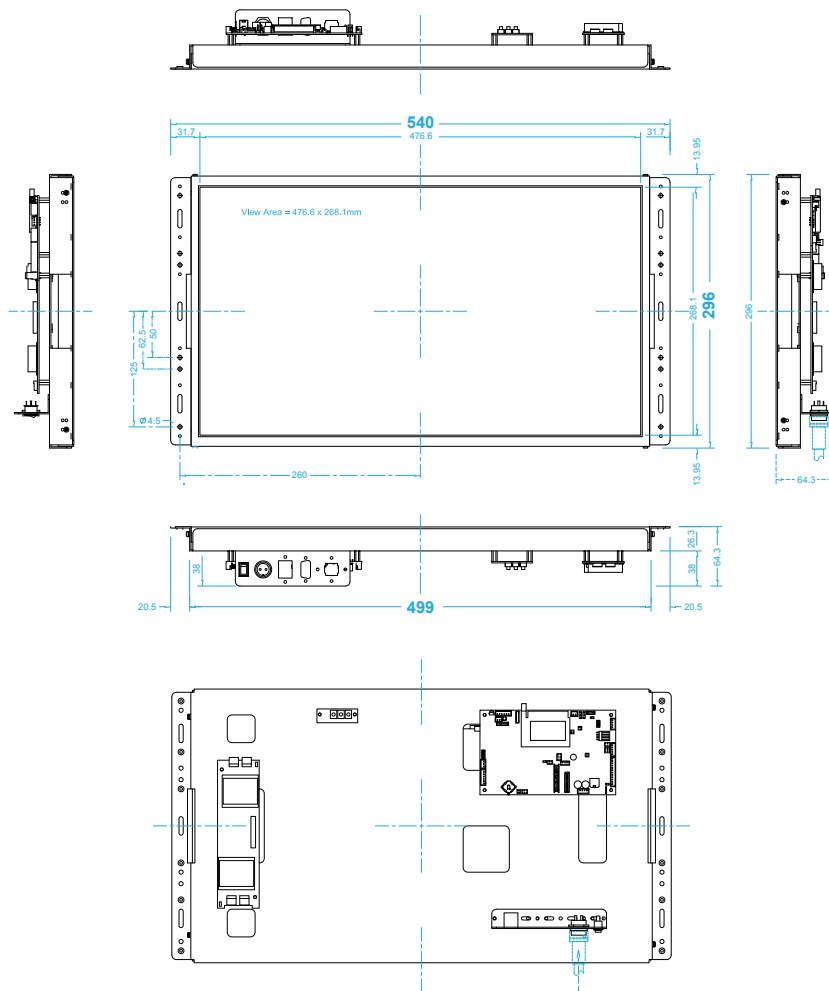

Storage

Compact Flash Card : Type 1/2

Panel Information

Screen size : 21.5" (Diagonal)
 Active area : 476.6(H) x 268.1(V) mm
 Panel Resolution : 1920(H) x 1080(V)
 Brightness : 300 cd/m²
 Contrast ratio : 1000 : 1
 Viewing angle : 160° (V) 170° (H)

Video Resolution

PAL 720 x 576
 NTSC 720 x 480

Audio output

Stereo output : Speaker Out

Playback Functions

Standard playback : Play, Stop, Pause, Repeat, Previous, Next Track, Volume
 Programmable playback : Loop, Auto and Program mode

Dimension

W x D x H : 540 x 64.3 x 296 mm
 Weight (net) : 3.5kg

21.5" OpenFrame VideoFlyer™

All-In-One Digital Media Player and LCD Screen System

Mechanical Drawing

Ordering Options

| | |
|-----------------|-------------------------------------|
| P/N 587070090-3 | 21.5" VideoFlyer™ (VF-215W-0F) |
| P/N 426450100-3 | Switchmount cable, 140mm |
| P/N 416101300-3 | 8-button switchmount for Remote Ex. |
| P/N 559000106-3 | IR remote handset |
| P/N 426090400-3 | RS-232 Ext. Cable |