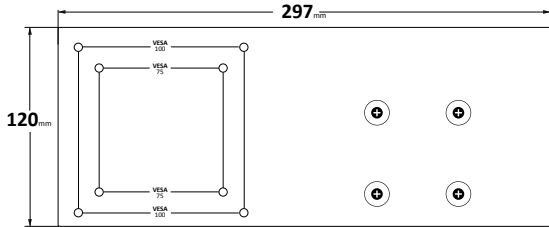

VESA MOUNT KIT