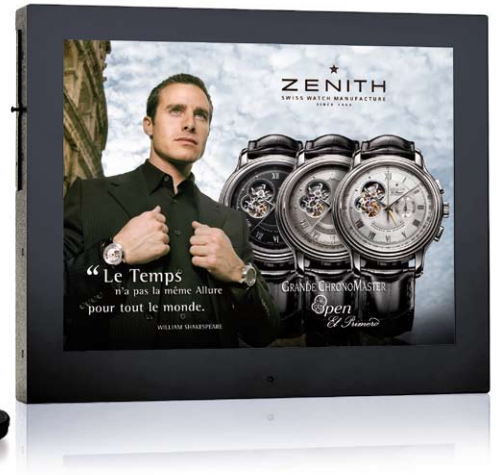

## ProDVX Monitors

The ultimate support for your Point of Purchase campaign!

### M-Series:

Black metal LCD monitors integrated with a Solid State Video player.

These smart monitors deliver the right message to your potential customer, at the right moment, using the best possible medium. Solid State means no moving parts. Interactive advertising is the future

of Instore merchandising and the future is here! The ProDVX Monitors are compact, simple and easy to use. These complete systems get your message to the customer with style, creating a long lasting impression.

### MS-Series

Silver LCD monitors integrated with a Solid State Video player and PIR sensor (for audio).

These smart monitors deliver the right message to your potential customer, at the right moment, using the best possible medium. Solid State means no moving parts. Interactive advertising is the future of Instore merchandising and the future is here! The ProDVX Monitors are compact, simple and easy to use. These complete systems get your message to the customer with style, creating a long lasting impression.