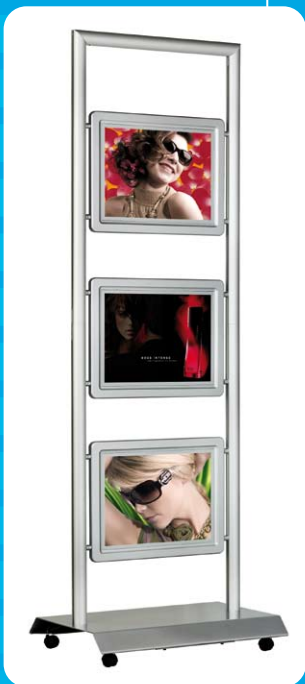

A Bright Concept

The LightBox Viewer consists of a screen suspended in a wire hanging system or a low-voltage track. We've integrated slim LCD backlights into the frame that lights up the screen. Simply, insert your advertising transparencies and get them noticed.

Moving Pictures

Our LightBox LCD display, available in 17" and 26", with integrated Solid State Video player transforms your advertising into film or a slide show with audio back-up. Data is fed into the LightBox LCD display via a compact flash card.

Endless Possibilities

Three LightBox Viewers in the wire/ROD hanging system, in a floor stand, four in the track, LightBox Viewers and LightBox LCD displays fitted in one frame, LightBox Viewers on the wall and on the ceiling ...one system and endless possibilities. Our flexible fixture methods guarantee that you can arrange your information perfectly in tune with the layout of your building. The ProDVX LightBox system is designed to play content landscape or portrait.

ProDVX Lightbox

Still images and moving video,
 the perfect combination

Flexibility

Flexibility is the keyword. You can fit the system anywhere and film or transparencies are simple and easy to insert.

Also available in network version!